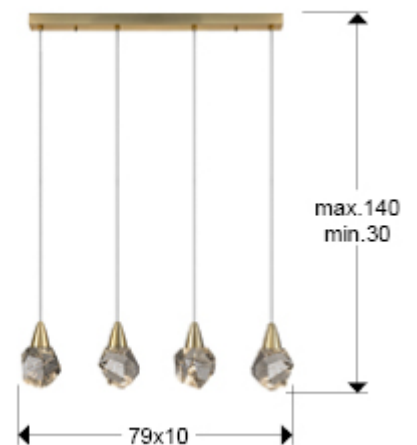

Aquaria

157155

Pendants

Lamp of 4 LED lights, made of metal, matt gold finish. Polyhedral shades made of solid glass with decorative bubbles inside. Adjustable in height. 16W LED. 1800 lm. 3000 K.

· This lamp is supplied with GRAVITY TOGGLES, to improve ceiling fixing.

GENERAL INFORMATION

Catalogue: i42 Iluminación
 Page: 171
 EAN Code: 8435435333485
 Type: Pendants
 Collection: Aquaria

SIZES

Sizes: ↔ 79.0 ↓ 19.0 ↗ 10.0 cm
 Height when installed: 30.0/ max. 140.0 cm
 Weight: 6.6 Kg

SIZES WITH PACKAGING

Weight: 7.4 Kg
 Volume: 0.0380m³
 Sizes: ↔ 81.0 ↓ 25.0 ↗ 19.0 cm

TECHNICAL INFORMATION

IP protection: IP 20
Electric class: Class 1
Maximum power: 4x4W
Voltage: 180/240 V
Frequency: 50/60 Hz
Colour temperature: 3,000 K
Power factor: >0.95
CRI: >80

ADDITIONAL INFORMATION

Material: Metal, glass
Finish: Matt gold, clear
Assembling time by customer: 10 min